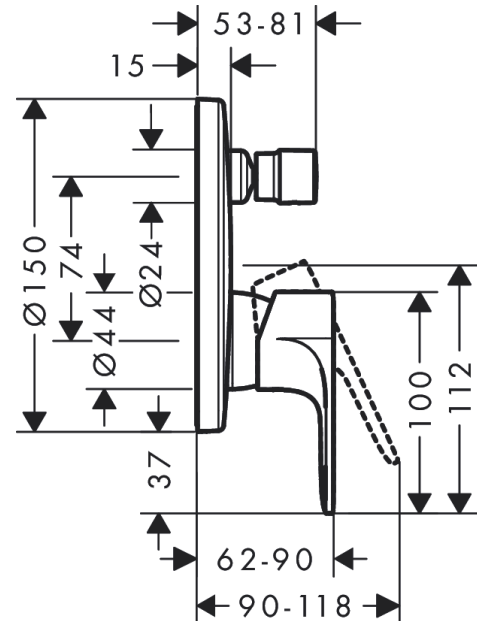

#### product features

- 2 functions
- flow rate upper outlet: 21 l/min
- flow rate lower outlet: 29 l/min
- maximum flow rate at 3 bar: 27,6 l/min
- flow rate for bath spout at 3 bar: 27,6 l/min
- flow rate of hand shower at 3 bar: 21,2 l/min
- ceramic cartridge
- temperature limitation adjustable
- diverter with automatic resetting
- connection type: basic set
- min. operating pressure: 1 bar
- max. operating pressure: 10 bar

### Scale drawing